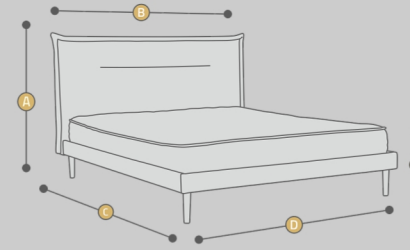

ON THE PHOTO: upholstered bed (FLAT), headboard from the UNO SOFT collection, 20 cm high wood legs, headboards size (Height x width) 110 m. x 180 cm, bed size (width x length of mattress) 160 cm x 200 cm

AVAILABLE SIZES (CM)

A	130		
B	140	160	180
C	200		
D	140	160	180
E	31		

# UNO SOFT

Upholstered bed UNO SOFT with a flat, low frame. The headrest imitates a large pillow (the model resembles the MANUS continental bed). The edge of the headrest with additional stitching at the edges - creates decorative roller all around.

A stable plywood frame with a set of double, strong spring strips. 20 cm high solid wood legs are additionally suitable the effect of slenderness and elegance.

A high mattress (up to 23 cm) with a 100% pocket spring in the amount of 450 pcs. The use of such springs ensures optimal air circulation and ventilation inside the entire mattress. These solutions extend the life of the mattress and improve its hygienic qualities.