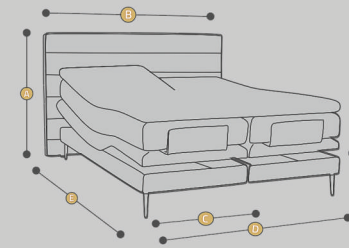

AVAILABLE SIZES (CM)

A	110							
B	90	100	120	140	160	180	200	220
C	70	80	90	100	120*			
D	140	160	180	200	240*			
E	200	210	220					
F	62							

* size not available on MOTION