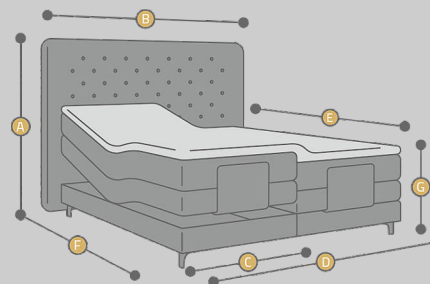

ON THE PICTURE: classical bed (FIXED) with a large chest (NORMAL), headboard from ALOR collection, 10 cm high metal legs, headboard size (height x width) 135 cm x 200 cm, bed size (width x length of mattress) 2 x 80 cm x 200 cm

Continental bed

ALOR

The ALOR headboard bed combines elements of the best Baroque tradition with modern colours and technology. The beautiful shape of the headrest and footrest (as an additional option) makes the ALOR bed a real ornament of each bedroom. The ALOR bed is made with the highest precision. All the tabs are hand made, and each button is quilted according to the traditional method.

The bed is offered in a classic version (FIXED) with a large chest (NORMAL) and in a version with an electric mechanism (MOTION). The possibility to control the bed with a wireless remote control makes the ALOR bed even more comfortable.

Upholstered frame of solid spruce wood

wireless remote control

TOP MATTRESS – TOPPER:

- height 8 cm
- filled with 5 cm foam
- 360° zipper - for easy removal of the cover
- cover made of ecological fabric